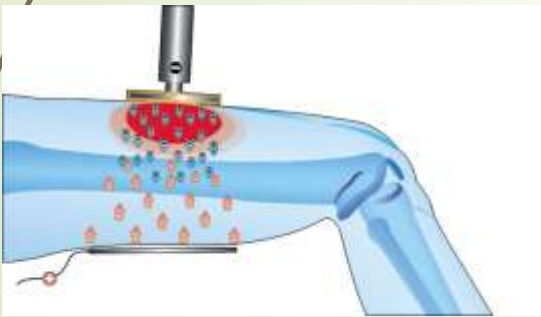

TECAR THERAPY

- ▶ WINBACK energy is a high-frequency current operating at 300 KHz ,500 KHz and 1 MHz depending on the selected mode. This non-invasive current **stimulates the body's natural repair mechanisms, promoting cellular exchange**. In combination with the therapist's manual approach, it offers excellent rehabilitation results thanks to fast recovery of muscle and joint functions
- ▶ 2X faster rehabilitation
- ▶ Improve mobility and quality of life